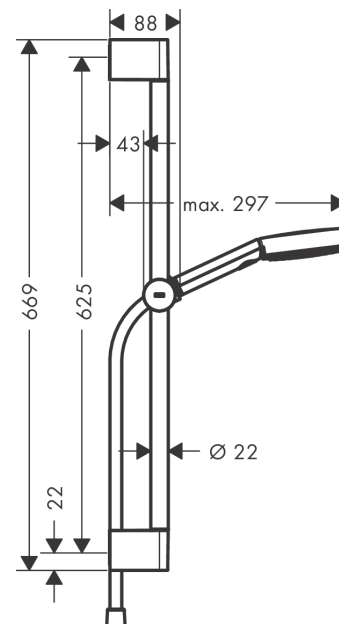

Pulsify Select S

Shower set 105 3jet Relaxation EcoSmart with shower bar 65 cm

Surfaces: **Matt White** Article Number: **24161700**

Description

product features

- consists of: hand shower, slider, shower bar, shower hose
- shower head size: 105 mm
- spray type: PowderRain, IntenseRain, Massage spray
- convenient diversion via Select button
- maximum flow rate at 3 bar: 8,2 l/min
- minimum flow pressure: 1,2 bar
- wall supports of plastic
- stand pipe length: 669 mm
- shower bar diameter: 22 mm
- profile stand pipe: round
- drilling distance 625 mm
- height-adjustable slider with locking push-button slider

Technology

Design awards

reddot winner 2021

Product image

Scale drawing

Pulsify Select S
Shower set 105 3jet Relaxation EcoSmart with shower bar 65 cm
 Surfaces: **Matt White** Article Number: **24161700**

Flowchart

The consumption was measured in combination with the appropriate fittings (thermostat/mixer/in-wall valve) to reflect actual application in practice.

Pulsify Select S
Shower set 105 3jet Relaxation EcoSmart with shower bar 65 cm
 Surfaces: **Matt White** Article Number: **24161700**

Exploded Drawing

Year of production: >06/21

Pulsify Select S
Shower set 105 3jet Relaxation EcoSmart with shower bar 65 cm
 Surfaces: **Matt White** Article Number: **24161700**

Spare part list

Year of production: >06/21