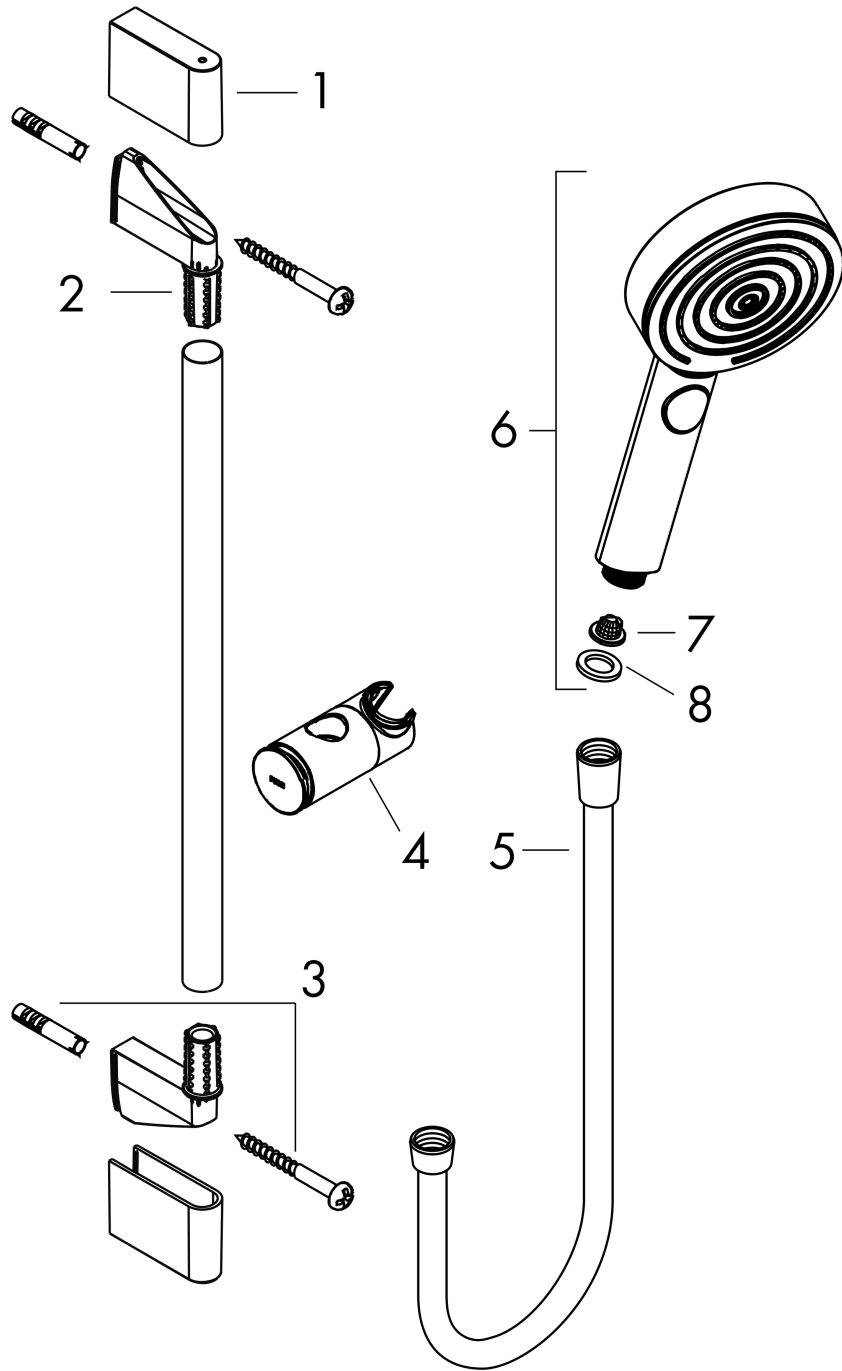

Pulsify Select S

Shower set 105 3jet Relaxation EcoSmart with shower bar 65 cm

Surfaces: **Matt White** Article Number: **24161700**

Description

product features

- consists of: hand shower, slider, shower bar, shower hose
- shower head size: 105 mm
- spray type: PowderRain, IntenseRain, Massage spray
- convenient diversion via Select button
- maximum flow rate at 3 bar: 8,2 l/min
- minimum flow pressure: 1,2 bar
- wall supports of plastic
- stand pipe length: 669 mm
- shower bar diameter: 22 mm
- profile stand pipe: round
- drilling distance 625 mm
- height-adjustable slider with locking push-button slider

Technology

Design awards

reddot winner 2021

Product image

Scale drawing

Pulsify Select S
Shower set 105 3jet Relaxation EcoSmart with shower bar 65 cm
 Surfaces: **Matt White** Article Number: **24161700**

Flowchart

The consumption was measured in combination with the appropriate fittings (thermostat/mixer/in-wall valve) to reflect actual application in practice.

Pulsify Select S
Shower set 105 3jet Relaxation EcoSmart with shower bar 65 cm
 Surfaces: **Matt White** Article Number: **24161700**

Exploded Drawing

Year of production: >06/21

Pulsify Select S
Shower set 105 3jet Relaxation EcoSmart with shower bar 65 cm
 Surfaces: **Matt White** Article Number: **24161700**

Spare part list

Year of production: >06/21