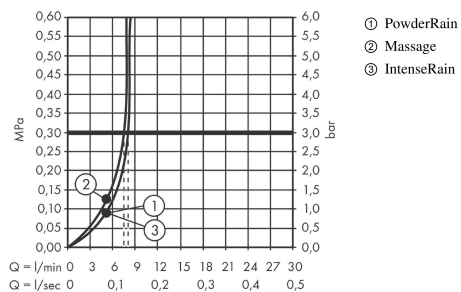

Pulsify Select S

Shower set 105 3jet Relaxation EcoSmart with shower bar 65 cm

Surfaces: **Matt White** Article Number: **24161700**

Description

product features

- consists of: hand shower, slider, shower bar, shower hose
- shower head size: 105 mm
- spray type: PowderRain, IntenseRain, Massage spray
- convenient diversion via Select button
- maximum flow rate at 3 bar: 8,2 l/min
- minimum flow pressure: 1,2 bar
- wall supports of plastic
- stand pipe length: 669 mm
- shower bar diameter: 22 mm
- profile stand pipe: round
- drilling distance 625 mm
- height-adjustable slider with locking push-button slider

Technology

Design awards

reddot winner 2021

Product image

Scale drawing

Pulsify Select S
Shower set 105 3jet Relaxation EcoSmart with shower bar 65 cm
 Surfaces: **Matt White** Article Number: **24161700**

Flowchart

The consumption was measured in combination with the appropriate fittings (thermostat/mixer/in-wall valve) to reflect actual application in practice.

Pulsify Select S
Shower set 105 3jet Relaxation EcoSmart with shower bar 65 cm
 Surfaces: **Matt White** Article Number: **24161700**